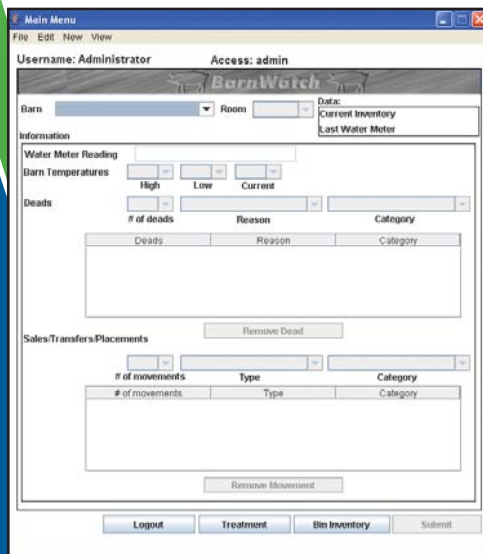

# BARNWATCH

**Real-Time Farm Management**

# BARNWATCH

Real-time Farm Management

BarnWatch's unique design allows farm personnel to easily record and transmit daily production information to a central location.

## MAIN MENU

With a simple click of the mouse farm staff can record key barn data such as the water meter reading, temps, death loss, and movements.