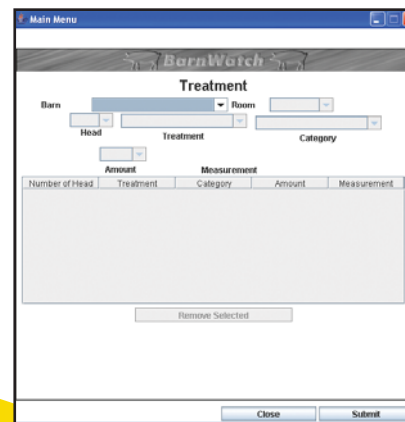

WEB DATA

Communicating schedules and production information to farm staff has never been easier. BarnWatch can be configured to replicate your companies production web site. This priceless feature now extends your communication from the office, to your facilities.